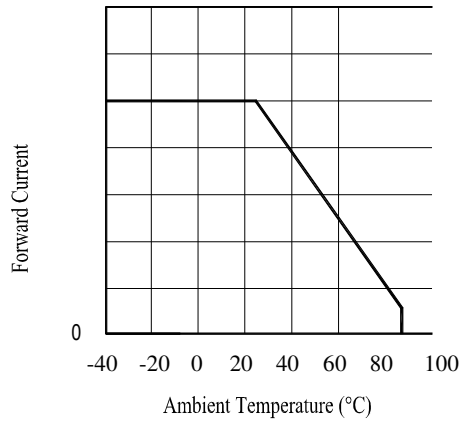

■ Typical Electrical/Optical/Characteristics Curves for IR