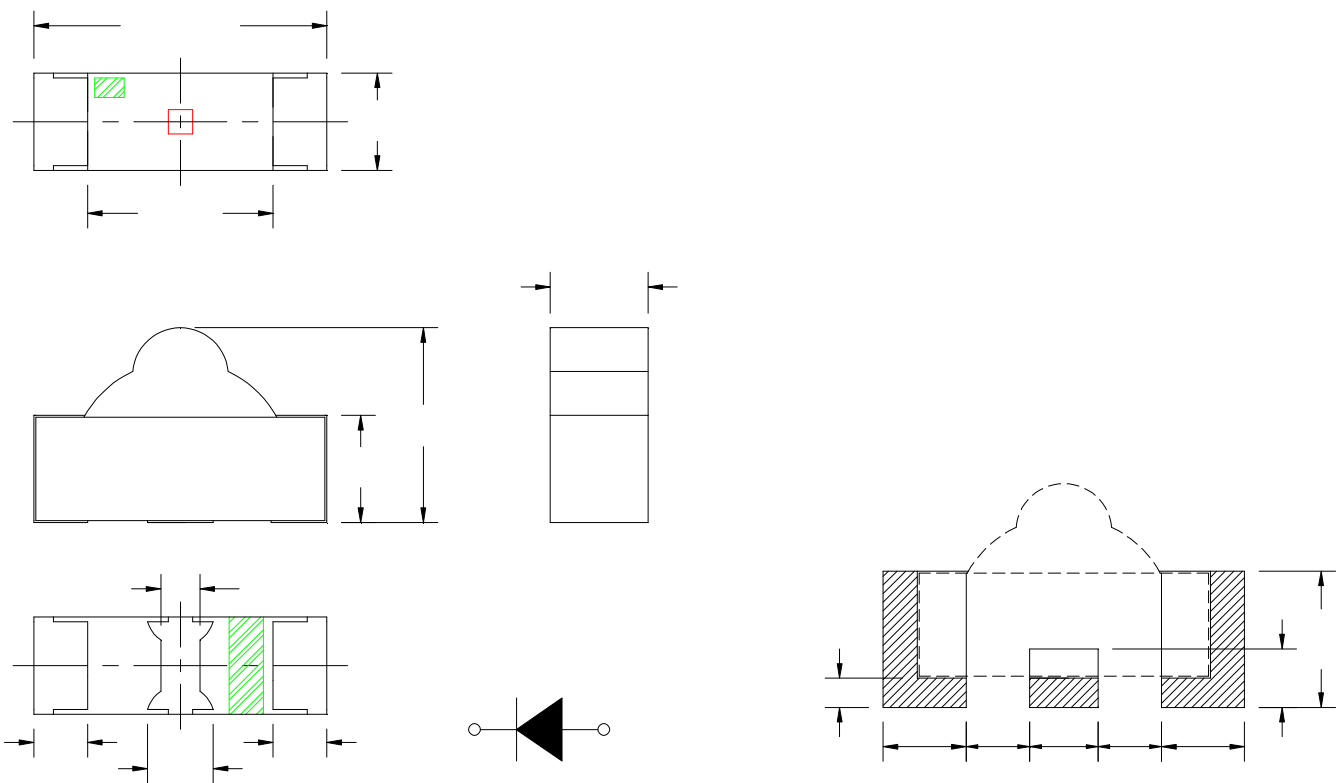

Features

Package Dimension

Notes:

Absolute Maximum Ratings at Ta=25

W